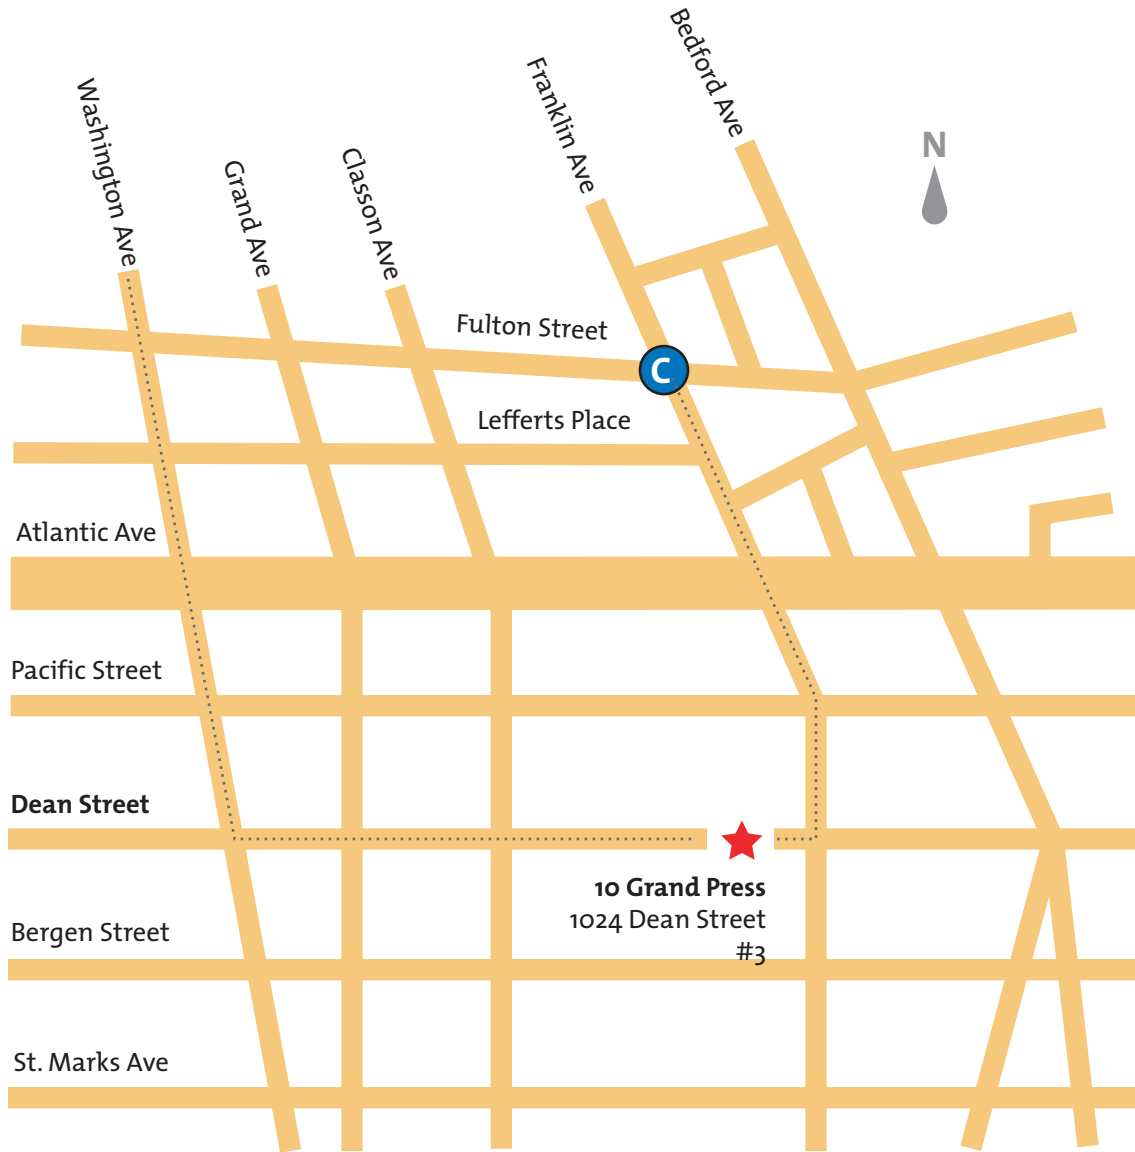

Directions to 10 Grand Press New York

By Subway

- Take Eight Ave Local C train to Brooklyn
- Get off at the Franklin Ave Station
- Walk down Franklin Ave towards Atlantic Ave.
- Continue walking to Dean St.
- Turn right to 1024 Dean St., #3

By Car (from NYC)

- Get onto I-278 W toward Triboro Br/Manhattan/Queens
- Take the Exit number 31 toward Wythe Ave/Kent Ave.
- Stay straight to go onto Williamsburg St.
- Turn RIGHT onto Flushing Ave.
- Turn LEFT onto Washington Ave.
- Turn LEFT onto Dean St.
- Street parking is available